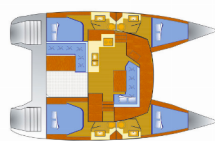

Yacht Base	Marina Tehnomont Veruda, Pula, Croatia
Yacht ID	873
Yacht Brands	Fountaine Pajot
Yacht Name	Luna Rossa II
Production Year	2019
Length	38 Ft
Cabins	4
Berths	8 + 2
Max Persons	10
WC/Shower	4

COMFORT: Cockpit cushions

DECK: Anchor with chain, Bathing platform, Bimini top, Cockpit fridge, Cockpit table, Cockpit/stern, outside shower, Dinghy with outboard engine, Electric anchor windlass, Sun awning (forward cockpit), Sun tent, Swimming ladder

ENTERTAINMENT: FUSION sound system, Outdoor speakers, SAT TV, Wi-Fi Internet

GALLEY: Coffee machine, Hot water, Refrigerator

INTERIOR: Coolbox , Curtains, Electric fans in cabins, Lowerable salon table, Safe, Slatted frame, Upholstery