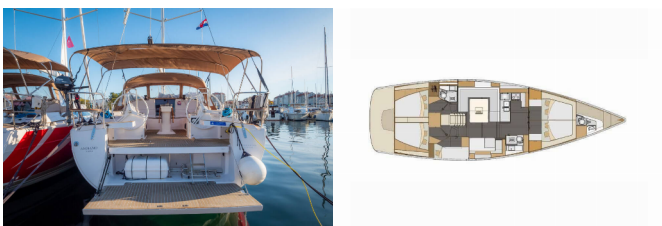

Web: [www.allure-navis.com](http://www.allure-navis.com)

<b>Yacht Base</b>	Marina Kornati, Biograd, Croatia
<b>Yacht ID</b>	946
<b>Yacht Brands</b>	Elan Marine
<b>Yacht Name</b>	Andiamo
<b>Production Year</b>	2018
<b>Length</b>	50 Ft
<b>Cabins</b>	5
<b>Berths</b>	10 + 2
<b>WC/Shower</b>	2

**DECK:** Bathing platform, Bimini top, Cockpit table, Cockpit/stern, outside shower, Dinghy, Electric anchor windlass, Sprayhood, Swimming ladder

**ENTERTAINMENT:** LCD TV, Outdoor speakers, Radio CD mp3 player + USB, Bluetooth, Radio/iPod/iPhone dock station + USB