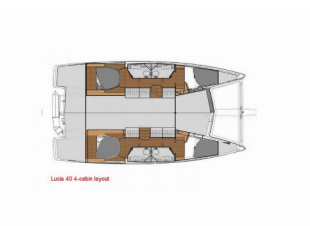

Yacht Base	Trogir, Yachtclub Seget (Marina Baotić), Croazia
Yacht ID	133
Yacht Brands	Fountaine Pajot
Yacht Name	Shanti
Production Year	2019
Length	38 Ft
Cabins	4
Berths	8 + 2
Max Persons	10
WC/Shower	4