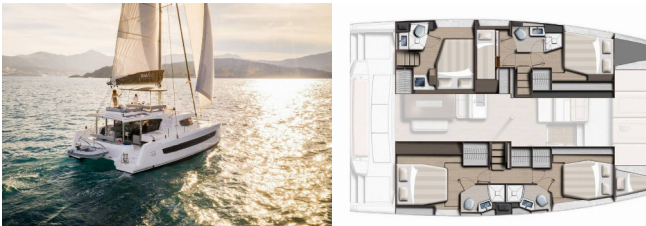

BALI 4.6

Neda (2024)

Allure Navis D.O.O. • Antuna Branka Šimića 33 • 21000 Split • Croatia

Phone: +385 95 502 0094

Phone 2: +385 99 844 2210

E-mail: info@allure-navis.com

Web: www.allure-navis.com

| | |
|------------------------|-----------------|
| Yacht Base | Mykonos, Grecia |
| Yacht ID | 2157 |
| Yacht Brands | Catana |
| Yacht Name | Neda |
| Production Year | 2024 |
| Length | 47 Ft |
| Cabins | 5 |
| Berths | 10 + 1 |
| WC/Shower | 4 |