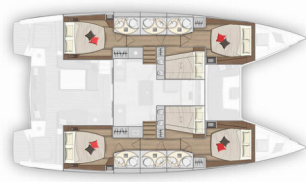

LAGOON 50

Skye (2023)

Allure Navis D.O.O. • Antuna Branka Šimića 33 • 21000 Split • Croatia

Phone: +385 95 502 0094

Phone 2: +385 99 844 2210

E-mail: info@allure-navis.com

Web: www.allure-navis.com

Yacht Base	BVI, Tortola, Nanny Cay Marina, Isole Vergini Britanniche
Yacht ID	258
Yacht Brands	Lagoon
Yacht Name	Skye
Production Year	2023
Length	48 Ft
Cabins	6 + 2
Berths	12 + 2
Max Persons	12
WC/Shower	6

ATTREZZATURE DI COPERTA: Ancora con catena, Barbecue, Camera, Doccetta esterna, Frigorifero a pozzetto, Manovelle per winch, Pompa di sentina - Manuale, Scaletta per risalita, Spring cleats, Tavolo pozzetto, Teak pozzetto, Tendalino, Tender con motore fuoribordo, Varricello Salpancore

COMFORT: Asciugamani, Asciugamani da spiaggia, Cuscineria esterna, Cuscini per pozzetto, Deck cushions

CUCINA: Bollitore elettrico, Congelatore, Electrical filter coffee maker, Forno, Forno a microonde, Frigorifero, Ice box, Lavastoviglie, Moka, Utensili da cucina

ELETTRAUTO YACHT: Aria condizionata, Batteria, Carica batterie, Dissalatori, DSC station, Generatore, Inverter, Pompa di sentina - Electric, Presa di corrente 220V, 12 V, Prolunga per corrente 220 V, Riscaldamento, Scaldabagno, USB sockets

INTERIOR: Electric fans in cabins, Lowerable salon table, Upholstery, WC elettrici

L'INTRATTENIMENTO: Altoparlanti interni, Casse in pozzetto, FUSION sound system, Radio, Stand up paddle (SUP) - FREE, Underwater lights

NAVIGAZIONE: AIS, Autopilota, Compass, GPS chart plotter, Helm station, Stazione del Vento/Anemometro, Tachimetro

SICUREZZA: Extra water tank, Radio VHF, Serbatoio nero

VELE: Dacron square top main sail, Lazy bag, Winch, Winch elettrico