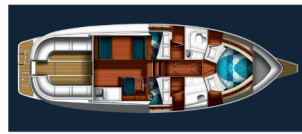

ADRIA 1002 VEKTOR

Vella (2011)

Allure Navis D.O.O. • Antuna Branka Šimića 33 • 21000 Split • Croatia

Phone: +385 95 502 0094

Phone 2: +385 99 844 2210

E-mail: info@allure-navis.com

Web: www.allure-navis.com

ATTREZZATURE DI COPERTA: Doccetta esterna, Tavolo pozzetto, Tender, Varricello Salpancore

COMFORT: Cuscini per pozzetto

CUCINA: Frigorifero

ELETTRAUTO YACHT: Pannelli solari

L'INTRATTENIMENTO: Lettore CD

NAVIGAZIONE: Elica di prua, GPS chart plotter

SICUREZZA: Radio VHF

Yacht Base	Sukosan, D-Marin Dalmacija Marina, Croazia
Yacht ID	3662
Yacht Brands	SAS - Vektor
Yacht Name	Vella
Production Year	2011
Length	35 Ft
Cabins	3
Berths	6 + 1
WC/Shower	1