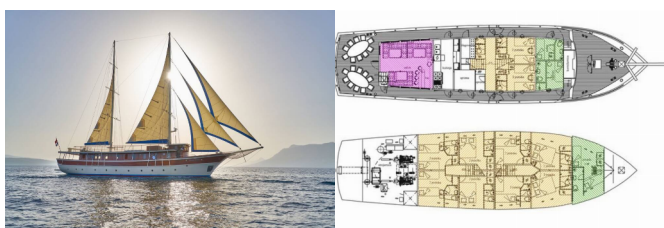

TAJNA MORA

Tajna Mora (2007)

Allure Navis D.O.O. • Antuna Branka Šimića 33 • 21000 Split • Croatia

Phone: +385 95 502 0094

Phone 2: +385 99 844 2210

E-mail: info@allure-navis.com

Web: www.allure-navis.com

ATTREZZATURE DI COPERTA: Flybridge, Passerella, Piattaforma da bagno, Scaletta per risalita, Tender con motore fuoribordo

CUCINA: Macchina del ghiaccio

ELETTRAUTO YACHT: Aria condizionata, Generatore, Presa di corrente 220V, 24 V

INTERIOR: Hair dryer, Safe

L'INTRATTENIMENTO: Attrezzatura da snorkeling, Donut, Kayak, Radio, SAT TV, Sci d'acqua, SEA-D00, Stand up paddle (SUP), TV + DVD, Wakeboard

Yacht Base	Split Harbour, Croazia
Yacht ID	4340
Yacht Brands	Unknown
Yacht Name	Tajna Mora
Production Year	2007
Length	102 Ft
Cabins	9
Berths	18
WC/Shower	10