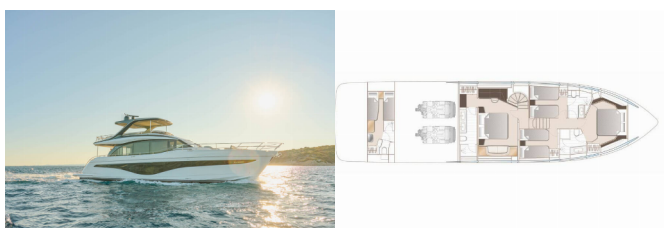

PRINCESS Y72

Elizabeth (2022)

Allure Navis D.O.O. • Antuna Branka Šimića 33 • 21000 Split • Croatia

Phone: +385 95 502 0094

Phone 2: +385 99 844 2210

E-mail: info@allure-navis.com

Web: www.allure-navis.com

Yacht Base	Marina Lav – Podstrana, Croazia
Yacht ID	4502
Yacht Brands	Princess Yachts
Yacht Name	Elizabeth
Production Year	2022
Length	75 Ft
Cabins	4
Berths	8
WC/Shower	3

ATTREZZATURE DI COPERTA: Bar, Di sollevamento idraulico Plancetta, Foredeck sunbathing area, Hard Bimini top, LED luci esterne ambiente, Passerella idraulica, Teak deck, Teak pozzetto, Teak su flybridge, Teak table, Tender, Varricello Salpancore