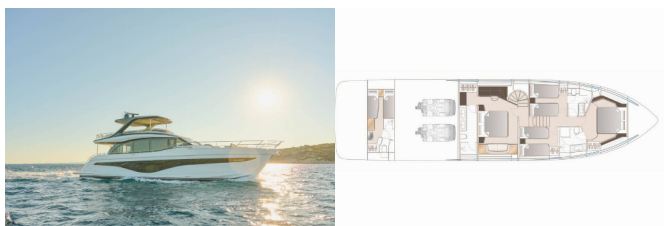

PRINCESS Y72

Elizabeth (2022)

Allure Navis D.O.O. • Antuna Branka Šimića 33 • 21000 Split • Croatia

Phone: +385 95 502 0094

Phone 2: +385 99 844 2210

E-mail: info@allure-navis.com

Web: www.allure-navis.com

Yacht Base	Marina Lav – Podstrana, Croazia
Yacht ID	4502
Yacht Brands	Princess Yachts
Yacht Name	Elizabeth
Production Year	2022
Length	75 Ft
Cabins	4
Berths	8
WC/Shower	3

ATTREZZATURE DI COPERTA: Bar, Di sollevamento idraulico Plancetta, Foredeck sunbathing area, Hard Bimini top, LED luci esterne ambiente, Passerella idraulica, Teak deck, Teak pozzetto, Teak su flybridge, Teak table, Tender, Varricello Salpancore