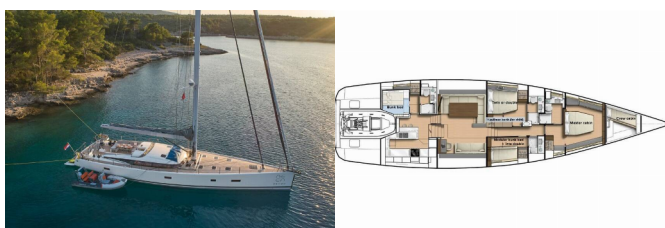

Allure Navis D.O.O. • Antuna Branka Šimića 33 • 21000 Split • Croatia

Phone: +385 95 502 0094

Phone 2: +385 99 844 2210

E-mail: info@allure-navis.com

Web: www.allure-navis.com

Yacht Base	Marina Kastela, Croazia
Yacht ID	4828
Yacht Brands	CNB Yachts
Yacht Name	Aenea
Production Year	2017
Length	76 Ft
Cabins	4 + 1
Berths	8 + 2
Max Persons	8
WC/Shower	4 + 1