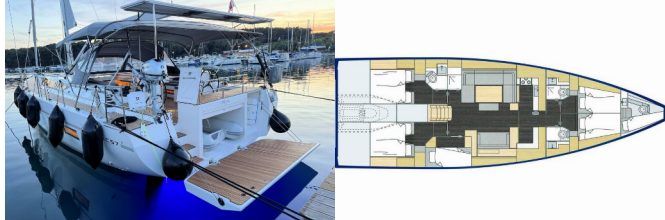

BAVARIA C57 STYLE

Mina (2024)

Allure Navis D.O.O. • Antuna Branka Šimića 33 • 21000 Split • Croatia

Phone: +385 95 502 0094

Phone 2: +385 99 844 2210

E-mail: info@allure-navis.com

Web: www.allure-navis.com

Yacht Base	Marina Tehnomont Veruda, Pula, Croazia
Yacht ID	4916
Yacht Brands	Bavaria
Yacht Name	Mina
Production Year	2024
Length	55 Ft
Cabins	5 + 1
Berths	10 + 1 + 1
WC/Shower	3 + 1