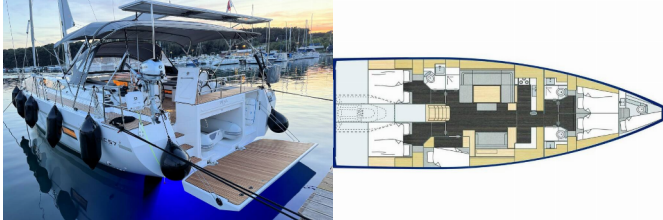

BAVARIA C57 STYLE

Mina (2024)

Allure Navis D.O.O. • Antuna Branka Šimića 33 • 21000 Split • Croatia

Phone: +385 95 502 0094

Phone 2: +385 99 844 2210

E-mail: info@allure-navis.com

Web: www.allure-navis.com

Yacht Base	Marina Tehnomont Veruda, Pula, Croazia
Yacht ID	4916
Yacht Brands	Bavaria
Yacht Name	Mina
Production Year	2024
Length	55 Ft
Cabins	5 + 1
Berths	10 + 1 + 1
WC/Shower	3 + 1