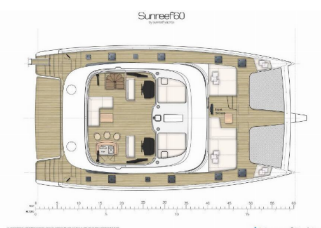

SUNREEF 60

Dessus (2022)

Allure Navis D.O.O. • Antuna Branka Šimića 33 • 21000 Split • Croatia

Phone: +385 95 502 0094

Phone 2: +385 99 844 2210

E-mail: info@allure-navis.com

Web: www.allure-navis.com

Yacht Base	Marina Kastela, Croazia
Yacht ID	5803
Yacht Brands	Sunreef Yachts
Yacht Name	Dessus
Production Year	2022
Length	60 Ft
Cabins	4 + 2
Berths	8
WC/Shower	4