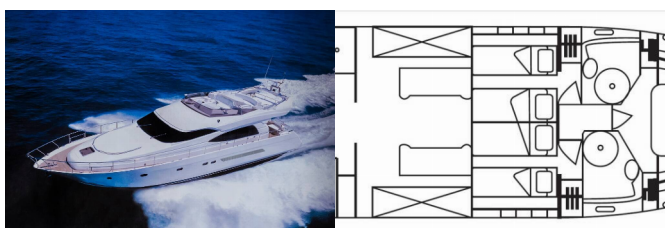

EMINENCE X6

La Vie (2018)

Allure Navis D.O.O. • Antuna Branka Šimića 33 • 21000 Split • Croatia

Phone: +385 95 502 0094

Phone 2: +385 99 844 2210

E-mail: info@allure-navis.com

Web: www.allure-navis.com

Yacht Base	Sukosan, D-Marin Dalmacija Marina, Croazia
Yacht ID	5841
Yacht Brands	Unknown
Yacht Name	La Vie
Production Year	2018
Length	57 Ft
Cabins	3 + 1
Berths	6 + 1
WC/Shower	2 + 1