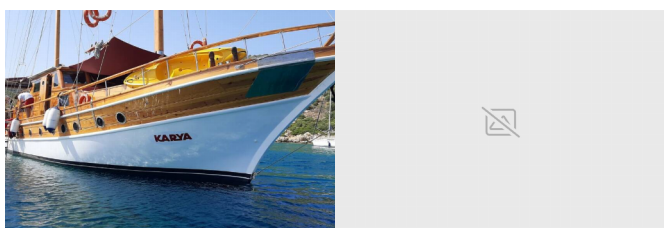

KARYA

Karya (1987)

Allure Navis D.O.O. • Antuna Branka Šimića 33 • 21000 Split • Croatia

Phone: +385 95 502 0094

Phone 2: +385 99 844 2210

E-mail: info@allure-navis.com

Web: www.allure-navis.com

Yacht Base	Bodrum, Milta Marina, Turchia
Yacht ID	6541
Yacht Brands	Custom Made
Yacht Name	Karya
Production Year	1987
Length	71 Ft
Cabins	6 + 2
Berths	10 + 4
Max Persons	12
WC/Shower	6