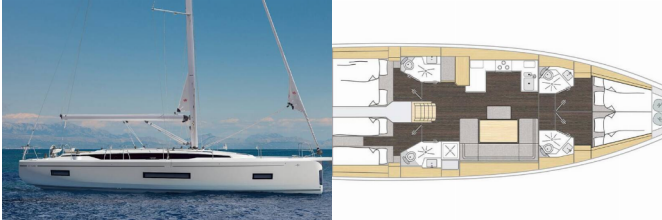

Yacht Base Marina Tehnomont Veruda, Pula, Croazia

Yacht ID 6917

Yacht Brands Bavaria

Yacht Name Freja

Production Year 2025

Length 48 Ft

Cabins 4

Berths 8 + 2

Max Persons 10

WC/Shower 4

ATTREZZATURE DI COPERTA: Ancora galleggiante, Ancora principale, Ausiliari di ancoraggio (Riserva di ancoraggio, ancora di rispetto), Barca gancio (mezzomarinaio), Canna d'acqua, Cime di ormeggio, Cockpit grill, Deck pennello (spazzalone), Dinghy pompa (pompa aria), Doccetta esterna, Frigorifero a pozzetto, Impeller, V-belt, oilfilter, Manovelle per winch, Panchetta, Parabordi, Paraspruzzi, Passerella, Piattaforma da bagno, Pompa di sentina - Manuale, Porta laterale per l'imbarco, Round fender, Scaletta per risalita, Secchio di plastica, Springleine, Spugna, Tanica per gasolio, Tavolo esterno con la luce, Teak pozzetto, Tendalino, Tender, Varricello Salpancore

COMFORT: Biancheria da letto, Coperte, Cuscini, Cuscini per pozzetto

CUCINA: Acqua calda, Bombole del gas, Capsule caffè NESPRESSO , Fornello, Forno, Frigorifero, Lavello, Utensili da cucina

ELETTRAUTO YACHT: Aria condizionata, Batteria di avviamento, Carica batterie, Pannelli solari, Pompa di sentina - Electric, Presa di corrente 220V, 12 V, Prolunga per corrente 220 V, Riscaldamento, Service batteries

INTERIOR: Appendiabiti, Barometro, Doccia interno , Documenti della imbarcazione, Interni in rovere, Orologio, Upholstery, Yacht chiavi

L'INTRATTENIMENTO: Bluetooth player, Casse in pozzetto, FUSION sound system, mp3 player, Underwater lights, USB

NAVIGAZIONE: Attrezzatura di navigazione, Autopilota, Binocolo, Bussola da rilevamento, Carte nautiche e nautica guida, CRO bandiera, Ecoscandaglio, Elica di prua, GPS plotter cartografico - Pozzetto, Harbour guides, LED luci di navigazione, Logge/Lot/Speed/Wind, Riflettore radar, spyglass with bearing compass, Stazione del Vento/Anemometro, Tridata

SICUREZZA: Barra timone di rispetto, Day shapes / signals, Estintore, Giubbotti di salvataggio, Imbracatura di sicurezza (cinture di sicurezza), Kit di pronto soccorso (farmacia), Lampada, Nebbia corno, Paddles (Remi), Radio VHF , Ricambi motore, Salvagente + Lampeggiante, Segnali di soccorso, Serbatoio nero, Set di attrezzi, Tute termiche