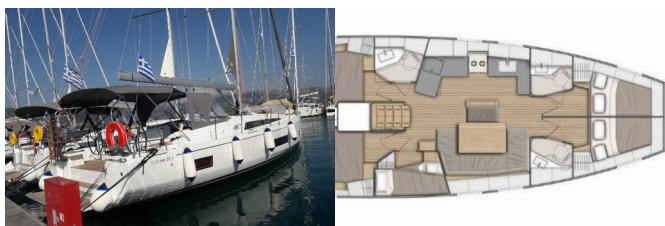

OCEANIS 46.1

Chrisel (2020)

Allure Navis D.O.O. • Antuna Branka Šimića 33 • 21000 Split • Croatia

Phone: +385 95 502 0094

Phone 2: +385 99 844 2210

E-mail: info@allure-navis.com

Web: www.allure-navis.com

Yacht Base	Lefkas, D-Marin, Grecia
Yacht ID	7092
Yacht Brands	Beneteau
Yacht Name	Chrisel
Production Year	2020
Length	48 Ft
Cabins	5
Berths	10
Max Persons	10
WC/Shower	3

ATTREZZATURE DI COPERTA: Inox Boarding Ladder, Paraspruzzi, Piattaforma da bagno, Teak deck

CUCINA: Congelatore, Utensili da cucina

ELETTRAUTO YACHT: Pannelli solari, USB sockets

INTERIOR: Electric fans in cabins, WC elettrici