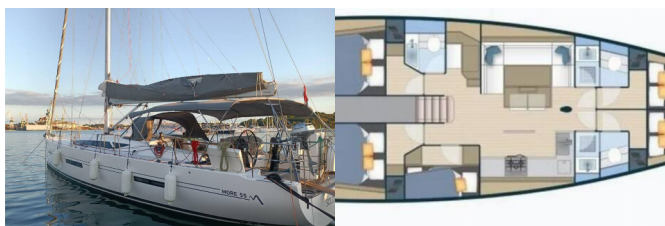

MORE 55

Solid White (2017)

Allure Navis D.O.O. • Antuna Branka Šimića 33 • 21000 Split • Croatia

Phone: +385 95 502 0094

Phone 2: +385 99 844 2210

E-mail: info@allure-navis.com

Web: www.allure-navis.com

Yacht Base	Pula, Marina Polesana, Croazia
Yacht ID	7440
Yacht Brands	More Boats
Yacht Name	Solid White
Production Year	2017
Length	55 Ft
Cabins	5 + 1
Berths	10 + 1
Max Persons	11
WC/Shower	3 + 1