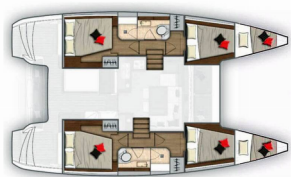

LAGOON 40

Smilla (2018)

Allure Navis D.O.O. • Antuna Branka Šimića 33 • 21000 Split • Croatia

Phone: +385 95 502 0094

Phone 2: +385 99 844 2210

E-mail: info@allure-navis.com

Web: www.allure-navis.com

Yacht Base	Dubrovnik, Komolac, ACI Marina Dubrovnik, Croazia
Yacht ID	86
Yacht Brands	Lagoon
Yacht Name	Smilla
Production Year	2018
Length	39 Ft
Cabins	4 + 2
Berths	8 + 2 + 2
Max Persons	12
WC/Shower	2